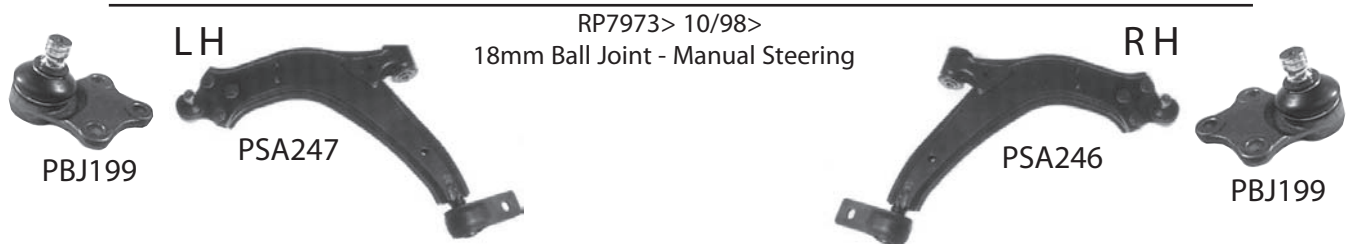

Product Information Update

Citroen Berlingo / Peugeot Partner Suspension Arm Ball Joint Clarification

Part No	Desc	L	C	R	Notes	O/E
PBJ111	Ball Joint	*		*	Manual Steering >RP7972 07/98-09/98 - 16mm	96087507
PBJ112	Ball Joint	*		*	Power Steering >RP7972 07/98-09/98 - 16mm	96025445
PBJ199	Ball Joint	*		*	Manual Steering RP7972 > 10/98 > - 18mm	3640.48
PBJ201	Ball Joint	*		*	Power Steering RP7972 > 10/98 > - 18mm	3640.51
PSA051	Suspension Arm	*		*	Manual Steering >RP7972 07/98-09/98 - 16mm	95658884
PSA052	Suspension Arm	*		*	Manual Steering >RP7972 07/98-09/98 - 16mm	95658885
PSA053	Suspension Arm	*		*	Power Steering >RP7972 07/98-09/98 - 16mm	95658883
PSA054	Suspension Arm	*		*	Power Steering >RP7972 07/98-09/98 - 16mm	95658882
PSA246	Suspension Arm	*		*	Manual Steering RP7972 > 10/98 > - 18mm	3521.E3
PSA247	Suspension Arm	*		*	Manual Steering RP7972 > 10/98 > - 18mm	3520.H3
PSA253	Suspension Arm	*		*	Power Steering RP7972 > 10/98 > - 18mm	3520.H5
PSA252	Suspension Arm	*		*	Power Steering RP7972 > 10/98 > - 18mm	3521.E5
PSA413	Suspension Arm	*		*	Cast Arm 01/03 > - 2.0 HDI Only	3521.J3
PSA414	Suspension Arm	*		*	Cast Arm 01/03 > - 2.0 HDI Only	3521.F3