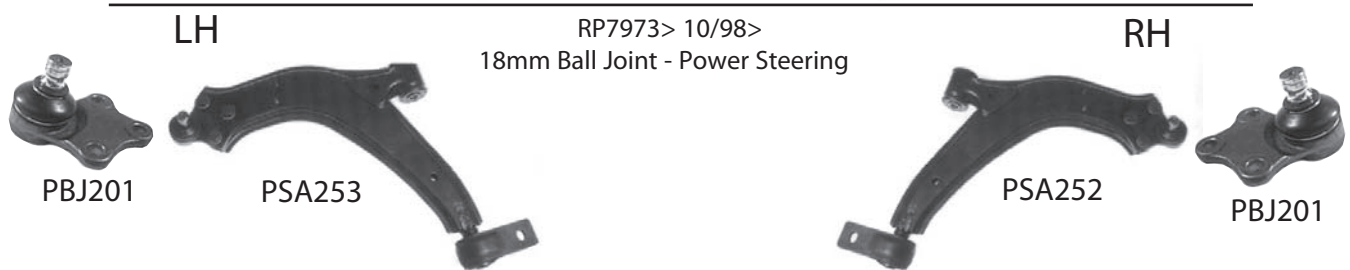

Product Information Update

Citroen Berlingo / Peugeot Partner Suspension Arm Ball Joint Clarification

Part No	Desc	L	C	R	Notes	O/E
PBJ111	Ball Joint	*		*	Manual Steering >RP7972 07/98-09/98 - 16mm	96087507
PBJ112	Ball Joint	*		*	Power Steering >RP7972 07/98-09/98 - 16mm	96025445
PBJ199	Ball Joint	*		*	Manual Steering RP7972 > 10/98 > - 18mm	3640.48
PBJ201	Ball Joint	*		*	Power Steering RP7972 > 10/98 > - 18mm	3640.51
PSA051	Suspension Arm	*		*	Manual Steering >RP7972 07/98-09/98 - 16mm	95658884
PSA052	Suspension Arm	*		*	Manual Steering >RP7972 07/98-09/98 - 16mm	95658885
PSA053	Suspension Arm	*		*	Power Steering >RP7972 07/98-09/98 - 16mm	95658883
PSA054	Suspension Arm	*		*	Power Steering >RP7972 07/98-09/98 - 16mm	95658882
PSA246	Suspension Arm	*		*	Manual Steering RP7972 > 10/98 > - 18mm	3521.E3
PSA247	Suspension Arm	*		*	Manual Steering RP7972 > 10/98 > - 18mm	3520.H3
PSA253	Suspension Arm	*		*	Power Steering RP7972 > 10/98 > - 18mm	3520.H5
PSA252	Suspension Arm	*		*	Power Steering RP7972 > 10/98 > - 18mm	3521.E5
PSA413	Suspension Arm	*		*	Cast Arm 01/03 > - 2.0 HDI Only	3521.J3
PSA414	Suspension Arm	*		*	Cast Arm 01/03 > - 2.0 HDI Only	3521.F3