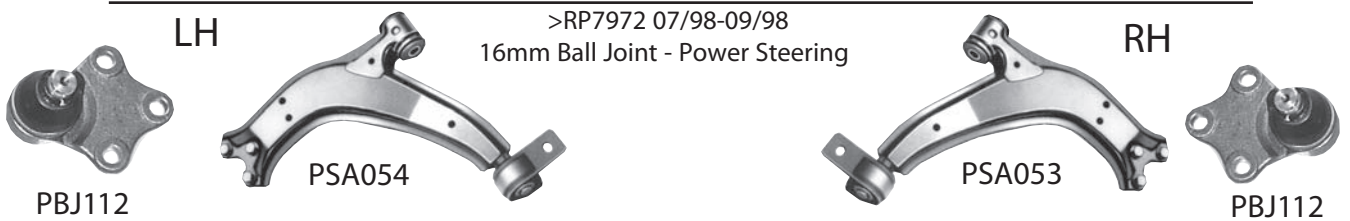

Product Information Update

Citroen Berlingo / Peugeot Partner Suspension Arm Ball Joint Clarification

Part No	Desc	L	C	R	Notes	O/E
PBJ111	Ball Joint	*		*	Manual Steering >RP7972 07/98-09/98 - 16mm	96087507
PBJ112	Ball Joint	*		*	Power Steering >RP7972 07/98-09/98 - 16mm	96025445
PBJ199	Ball Joint	*		*	Manual Steering RP7972 > 10/98 > - 18mm	3640.48
PBJ201	Ball Joint	*		*	Power Steering RP7972 > 10/98 > - 18mm	3640.51
PSA051	Suspension Arm	*		*	Manual Steering >RP7972 07/98-09/98 - 16mm	95658884
PSA052	Suspension Arm	*		*	Manual Steering >RP7972 07/98-09/98 - 16mm	95658885
PSA053	Suspension Arm	*		*	Power Steering >RP7972 07/98-09/98 - 16mm	95658883
PSA054	Suspension Arm	*		*	Power Steering >RP7972 07/98-09/98 - 16mm	95658882
PSA246	Suspension Arm	*		*	Manual Steering RP7972 > 10/98 > - 18mm	3521.E3
PSA247	Suspension Arm	*		*	Manual Steering RP7972 > 10/98 > - 18mm	3520.H3
PSA253	Suspension Arm	*		*	Power Steering RP7972 > 10/98 > - 18mm	3520.H5
PSA252	Suspension Arm	*		*	Power Steering RP7972 > 10/98 > - 18mm	3521.E5
PSA413	Suspension Arm	*		*	Cast Arm 01/03 > - 2.0 HDI Only	3521.J3
PSA414	Suspension Arm	*		*	Cast Arm 01/03 > - 2.0 HDI Only	3521.F3