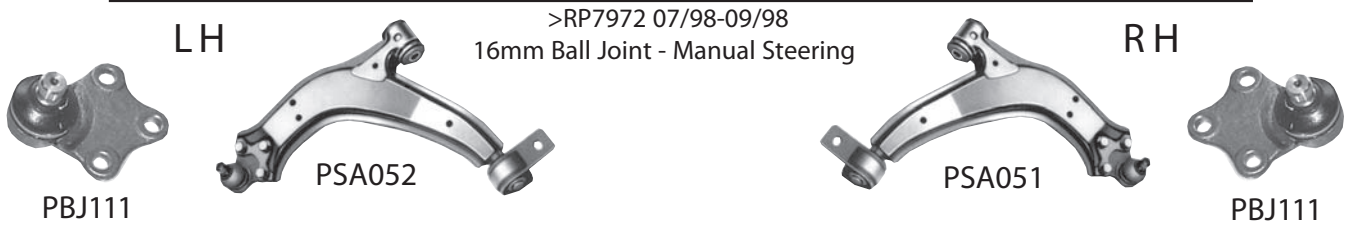

Product Information Update

Citroen Berlingo / Peugeot Partner Suspension Arm Ball Joint Clarification

Part No	Desc	L	C	R	Notes	O/E
PBJ111	Ball Joint	*		*	Manual Steering >RP7972 07/98-09/98 - 16mm	96087507
PBJ112	Ball Joint	*		*	Power Steering >RP7972 07/98-09/98 - 16mm	96025445
PBJ199	Ball Joint	*		*	Manual Steering RP7972 > 10/98 > - 18mm	3640.48
PBJ201	Ball Joint	*		*	Power Steering RP7972 > 10/98 > - 18mm	3640.51
PSA051	Suspension Arm	*		*	Manual Steering >RP7972 07/98-09/98 - 16mm	95658884
PSA052	Suspension Arm	*		*	Manual Steering >RP7972 07/98-09/98 - 16mm	95658885
PSA053	Suspension Arm	*		*	Power Steering >RP7972 07/98-09/98 - 16mm	95658883
PSA054	Suspension Arm	*		*	Power Steering >RP7972 07/98-09/98 - 16mm	95658882
PSA246	Suspension Arm	*		*	Manual Steering RP7972 > 10/98 > - 18mm	3521.E3
PSA247	Suspension Arm	*		*	Manual Steering RP7972 > 10/98 > - 18mm	3520.H3
PSA253	Suspension Arm	*		*	Power Steering RP7972 > 10/98 > - 18mm	3520.H5
PSA252	Suspension Arm	*		*	Power Steering RP7972 > 10/98 > - 18mm	3521.E5
PSA413	Suspension Arm	*		*	Cast Arm 01/03 > - 2.0 HDI Only	3521.J3
PSA414	Suspension Arm	*		*	Cast Arm 01/03 > - 2.0 HDI Only	3521.F3